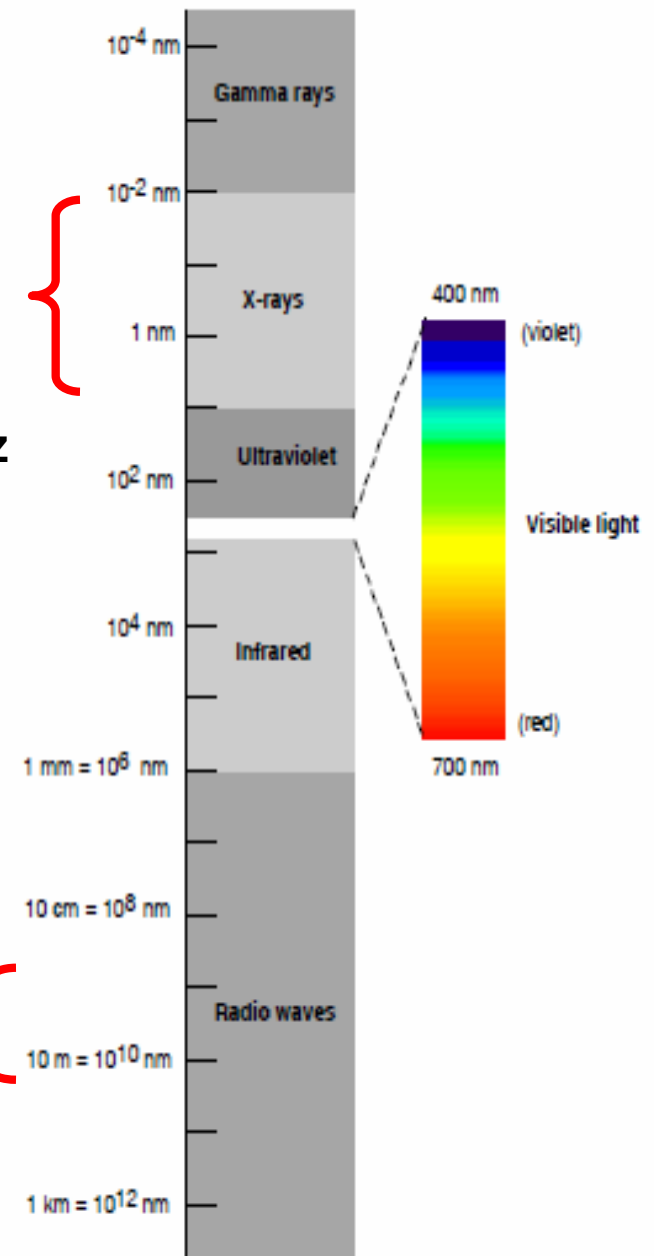

What is Visible? Invisible? What Do You See?

Light Spectrum

É What the human eye can see is so narrow, it represents **less than 1/1000 %** of the known light spectrum

SEEING EXTENDED

- “ A **CAT scan** uses ionizing radiation in the **X-ray** range
- “ **MRI** (Magnetic Resonance Imaging) **scan** uses non-ionizing **radio frequency** signals
- “ The compiled and enhanced image . while very useful . is only a **frozen moment**

What is not seen?

- “ Life Force
- “ Energy patterns of Nature

CAT Scan frequency range: 9.375 TeraHz to 20 ExaHz

MRI Scan frequency range: 1-100 MHz

$$E = MC^2$$

“ **INFORMATION IN THE
ELECTROMAGNETIC FIELD ...**

186,282 miles per second

“ **INFORMATION IN THE
CHEMICAL FIELD ...**

less than one centimeter per second

“ 1 Mile = 160,934 Centimeters

“ Earth to Moon 252,088 Miles

“ Earth to Sun 92,955,807 Miles=8.31 Minutes