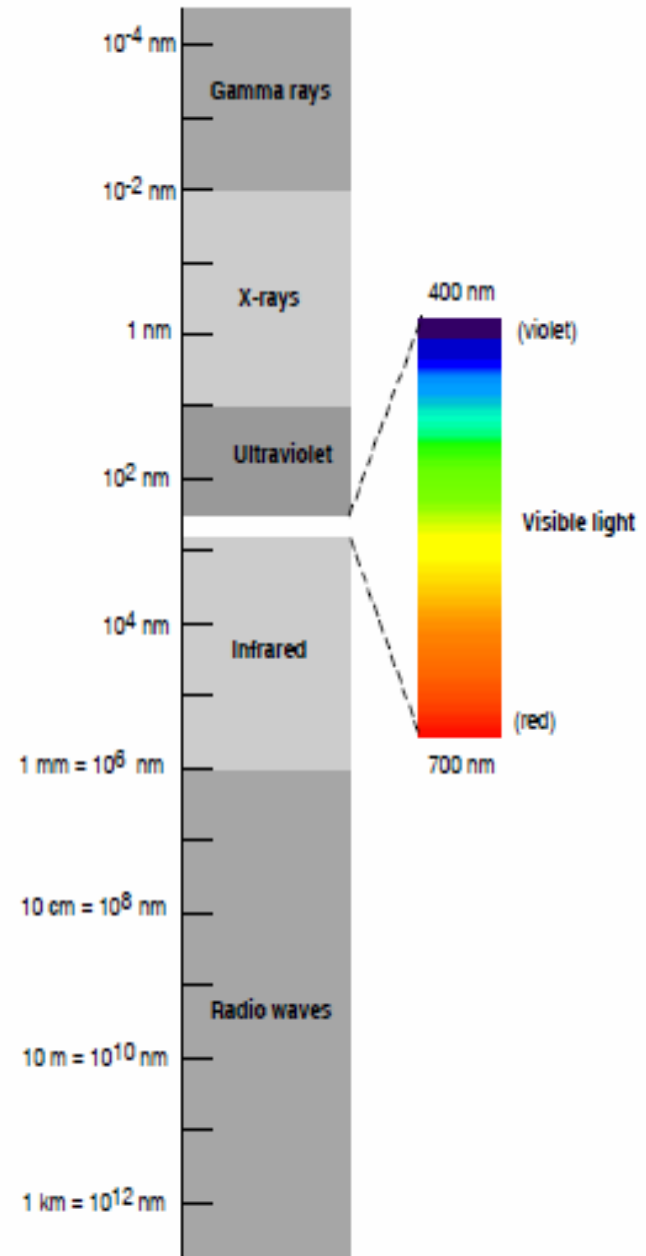

What is Visible? Invisible? What Do You See?

Light Spectrum

É What the human eye can see is so narrow, it represents **less than 1/1000 %** of the known light spectrum

SEEING EXTENDED

- “ A **CAT scan** uses ionizing radiation in the **X-ray** range
- “ **MRI** (Magnetic Resonance Imaging) **scan** uses non-ionizing **radio frequency** signals
- “ The compiled and enhanced image . while very useful . is only a **frozen moment**

What is not seen?

- “ Life Force
- “ Energy patterns of Nature

CAT Scan frequency range: 9.375 TeraHz to 20 ExaHz

MRI Scan frequency range: 1-100 MHz

$$E = MC^2$$

“ **INFORMATION IN THE
ELECTROMAGNETIC FIELD ...**

186,282 miles per second

“ **INFORMATION IN THE
CHEMICAL FIELD ...**

less than one centimeter per second

“ 1 Mile = 160,934 Centimeters

“ Earth to Moon 252,088 Miles

“ Earth to Sun 92,955,807 Miles=8.31 Minutes