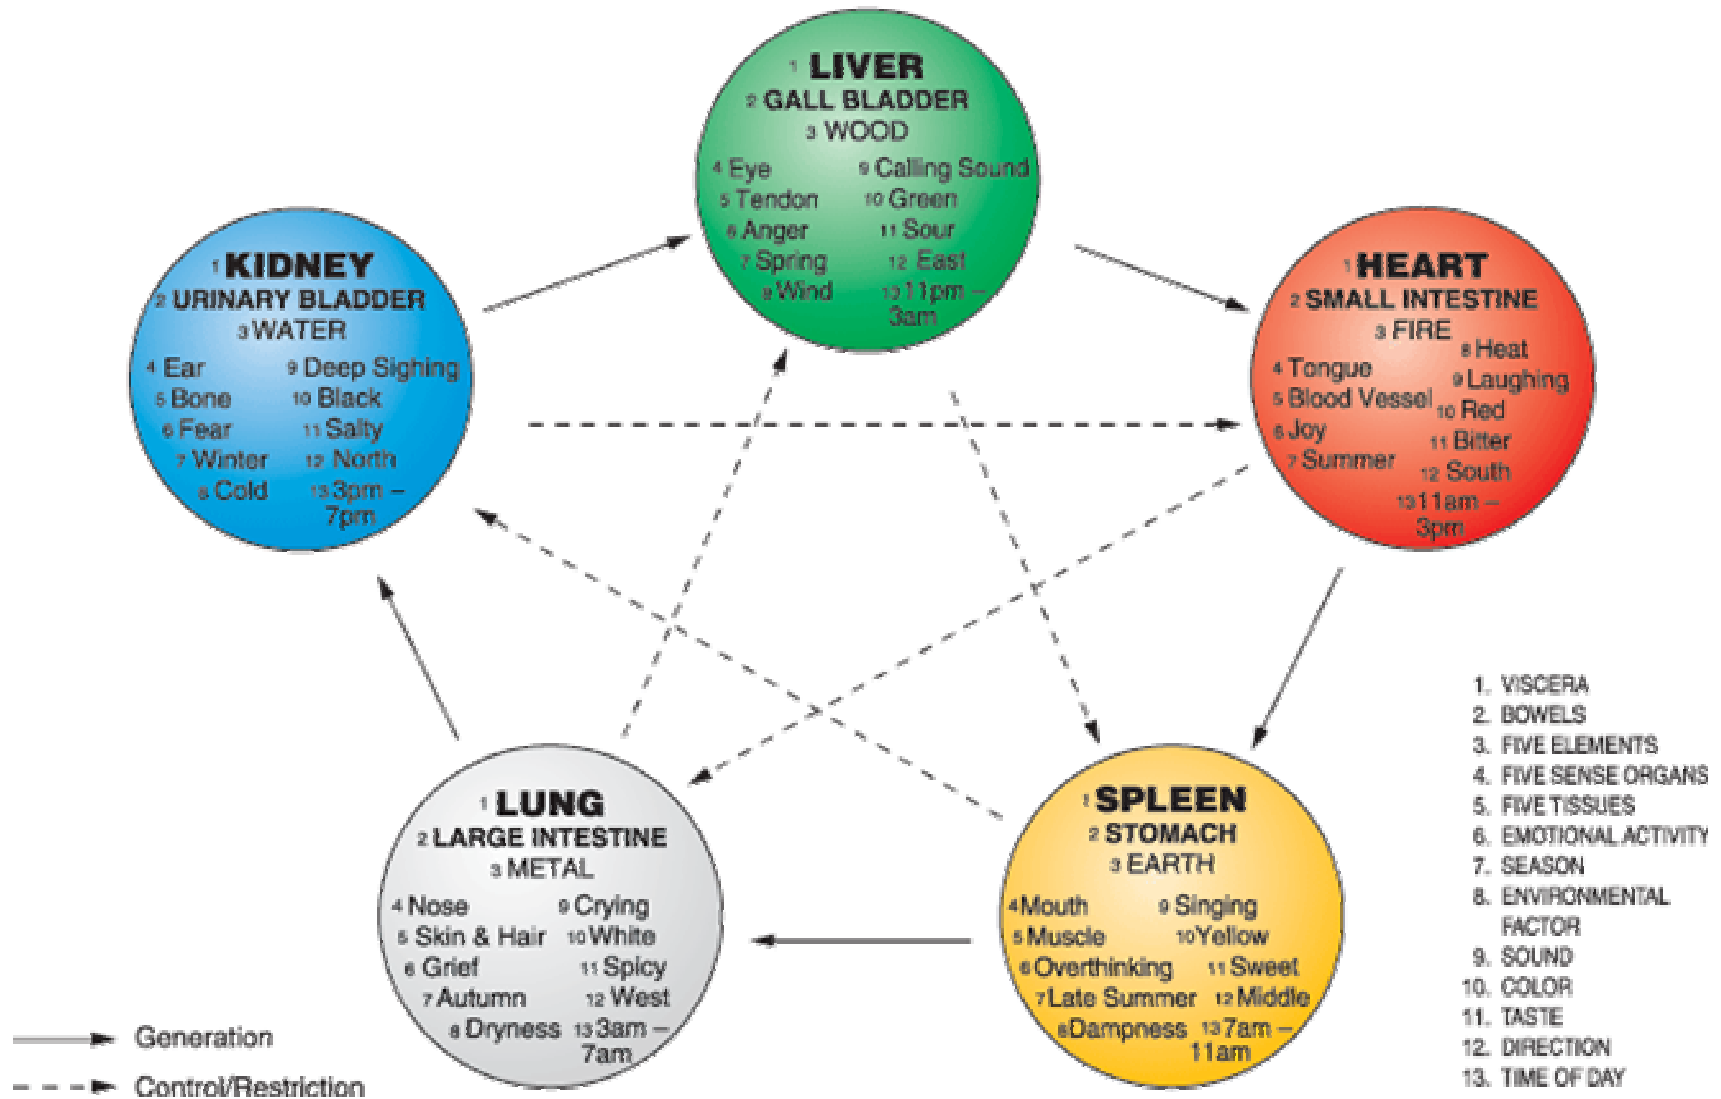

What is not seen?

- “ Life Force
- “ Energy patterns of Nature

CAT Scan frequency range: 9.375 TeraHz to 20 ExaHz

MRI Scan frequency range: 1-100 MHz

$$E = MC^2$$

“ **INFORMATION IN THE
ELECTROMAGNETIC FIELD ...**

QUANTUM THEORIES

- “ Everything is connected
- “ Particle and wave: matter and energy field
- “ Consciousness and the observer affect the outcome

CLASSIFICATION OF THINGS ACCORDING TO THE THEORY OF THE FIVE ELEMENTS

HOW TO "SEE" SPIRIT'S MESSAGE

CHINESE MEDICINE = THE BRIDGE

“ Through the **VISIBLE** observation of 3D reality, Chinese Medicine tried to connect to the multidimensional **INVISIBLE** or **QUANTUM REALITY**.

MIGRAINES

- “ Location
- “ Energetic connections
- “ Quantum effect

IRRITABLE BOWEL SYNDROME

- “ Location
- “ Energetic connections
- “ Quantum effect

LOWER BACK PAIN

- “ Location
- “ Energetic connections
- “ Quantum effect