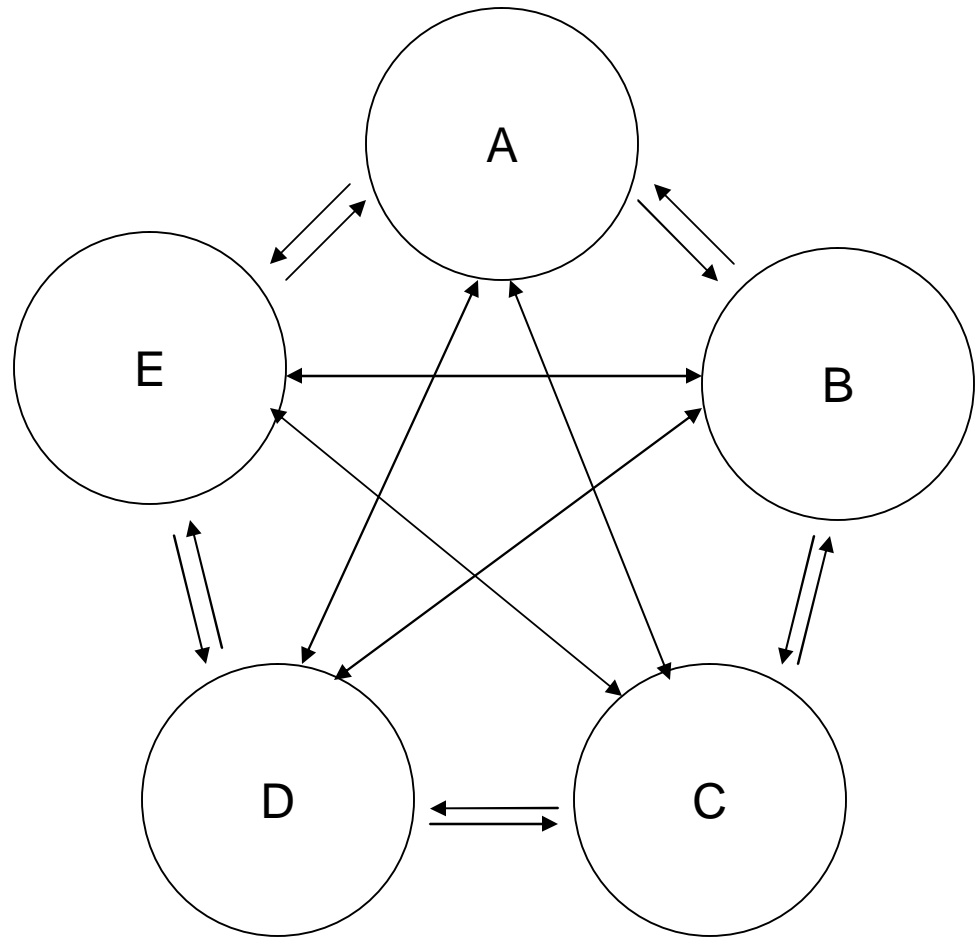

What is not seen?

- “ Life Force
- “ Energy patterns of Nature

CAT Scan frequency range: 9.375 TeraHz to 20 ExaHz

MRI Scan frequency range: 1-100 MHz

$$E = MC^2$$

“ **INFORMATION IN THE
ELECTROMAGNETIC FIELD ...**

186,282 miles per second

“ **INFORMATION IN THE
CHEMICAL FIELD ...**

less than one centimeter per second

“ 1 Mile = 160,934 Centimeters

“ Earth to Moon 252,088 Miles

“ Earth to Sun 92,955,807 Miles=8.31 Minutes

QUANTUM THEORIES

- “ Everything is connected
- “ Particle and wave: matter and energy field
- “ Consciousness and the observer affect the outcome

CLASSIFICATION OF THINGS ACCORDING TO THE THEORY OF THE FIVE ELEMENTS

HOW TO "SEE" SPIRIT'S MESSAGE

CHINESE MEDICINE = THE BRIDGE

“ Through the **VISIBLE** observation of 3D reality, Chinese Medicine tried to connect to the multidimensional **INVISIBLE** or **QUANTUM REALITY**.