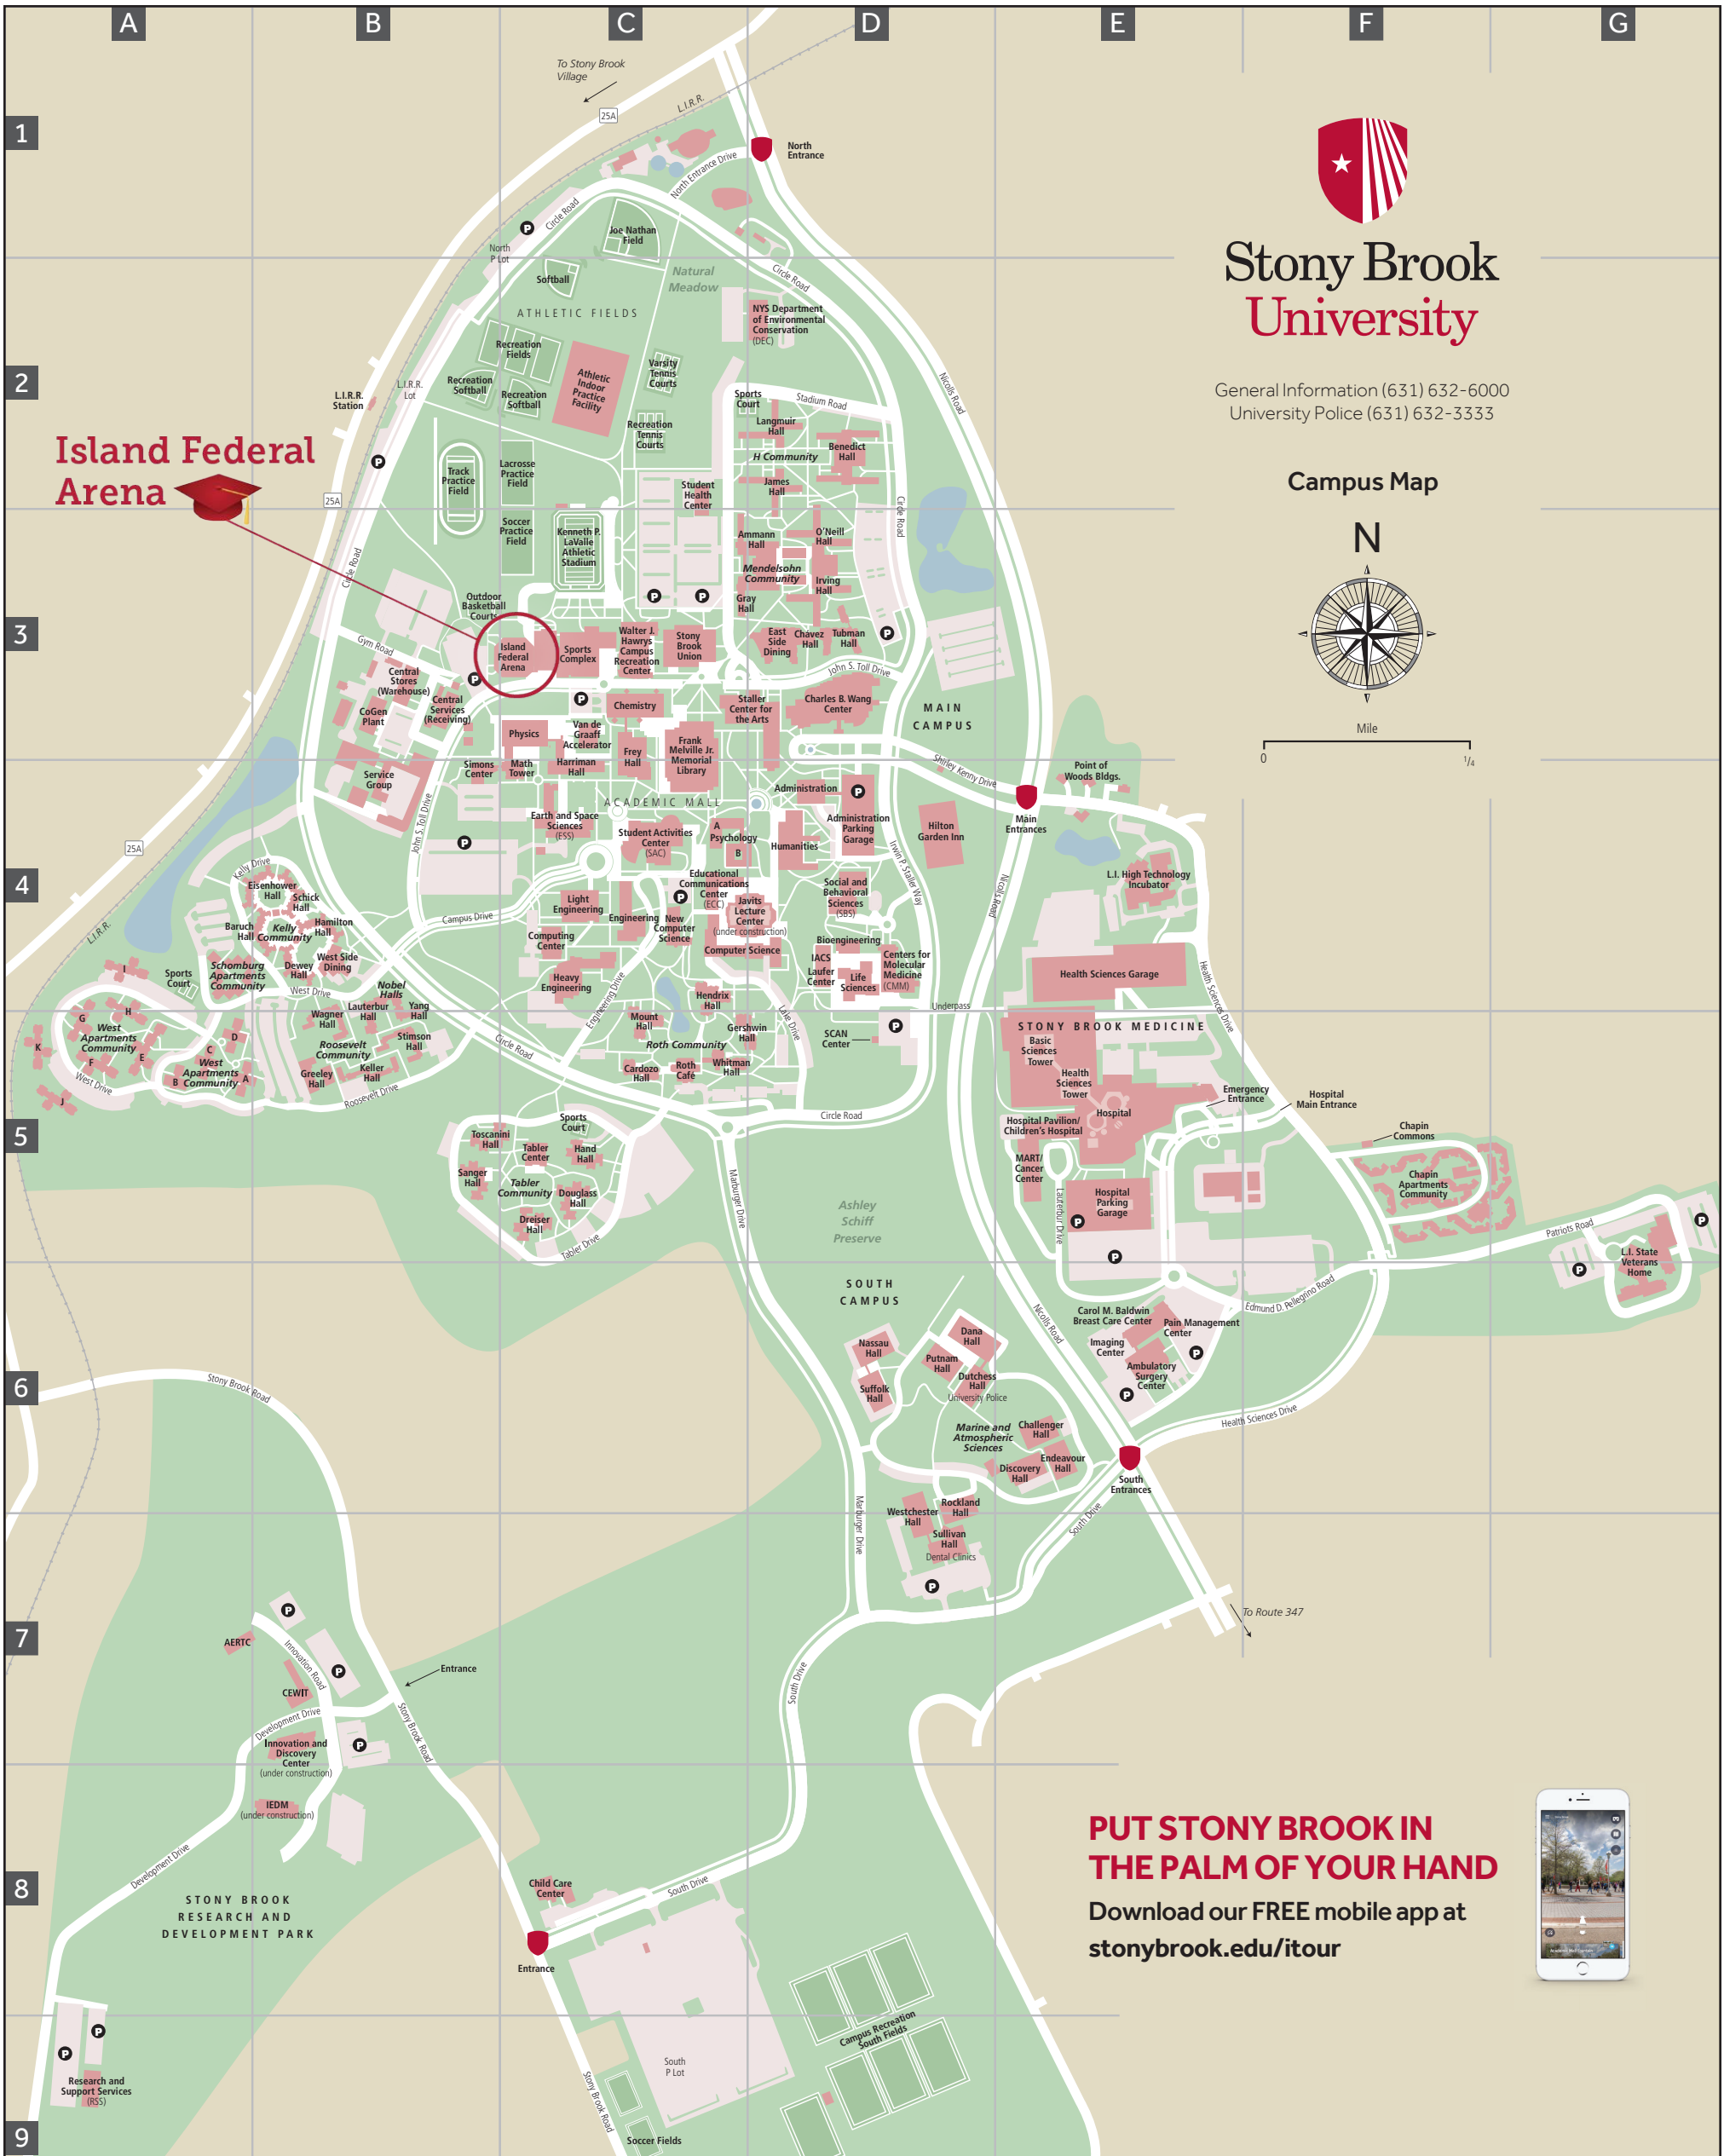

Stony Brook University

General Information (631) 632-6000
University Police (631) 632-3333

Campus Map

0 Mile 1/4

Island Federal Arena

PUT STONY BROOK IN THE PALM OF YOUR HAND

Download our FREE mobile app at stonybrook.edu/itour

INDEX